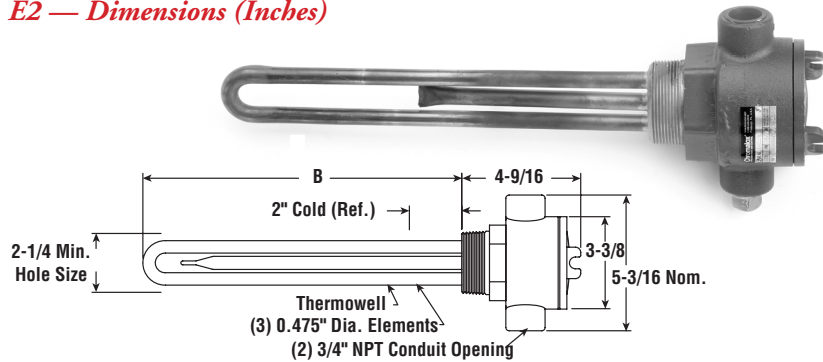

EMTS-3

Mildly Corrosive Solution Applications

- 2" NPT Stainless Steel Passivated Screw Plug
- Stainless Steel Passivated Sheath Elements
- Medium Watt Density (23 W/In²)
- 3 - 9 kW
- Without Thermostat
- 240 and 480 Volt, Three Phase
- General Purpose, Moisture Resistant/Explosion Resistant Terminal Enclosure or Moisture Resistant

E1 — Dimensions (Inches)

SCREW PLUG

E2 — Dimensions (Inches)

E4TP — Dimensions (Inches)

Specifications and Ordering Information

						E1 General Purpose ¹				E2 Moisture Resistant/Explosion Resistant ²				E4 Moisture Resistant			
kW	Volts	Phase	W/In ²	No. Elem.	DIM B (In.)	Model	Stock	PCN	Wt. (Lbs.)	Model	Stock	PCN	Wt. (Lbs.)	Model	Stock	PCN	Wt. (Lbs.)
3	240	3	23	3	17-3/4	EMTS-3030	AS	091686	6	EMTS-3030E2	AS	033398	9	EMTS-3030E4TP	AS	061436	12
3	480	3	23	3	17-3/4	EMTS-3030	AS	091694	6	EMTS-3030E2	AS	033400	9	EMTS-3030E4TP	AS	061444	12
4.5	240	3	23	3	24-7/8	EMTS-3045	AS	091707	7	EMTS-3045E2	AS	033419	10	EMTS-3045E4TP	AS	061452	13
4.5	480	3	23	3	24-7/8	EMTS-3045	AS	091715	7	EMTS-3045E2	AS	033427	10	EMTS-3045E4TP	AS	061460	13
6	240	3	23	3	32-7/16	EMTS-3060	AS	091723	9	EMTS-3060E2	AS	033435	12	EMTS-3060E4TP	AS	061479	15
6	480	3	23	3	32-7/16	EMTS-3060	AS	091731	9	EMTS-3060E2	AS	033443	12	EMTS-3060E4TP	AS	061487	15
7.5	240	3	23	3	40-3/8	EMTS-3075	AS	091740	10	EMTS-3075E2	AS	033451	13	EMTS-3075E4TP	AS	061575	16
7.5	480	3	23	3	40-3/8	EMTS-3075	AS	091758	10	EMTS-3075E2	AS	033460	13	EMTS-3075E4TP	AS	061583	16
9	240	3	23	3	47-7/8	EMTS-3090	AS	091766	12	EMTS-3090E2	AS	033478	15	EMTS-3090E4TP	AS	061591	18
9	480	3	23	3	47-7/8	EMTS-3090	AS	091774	12	EMTS-3090E2	AS	033486	15	EMTS-3090E4TP	AS	061604	18