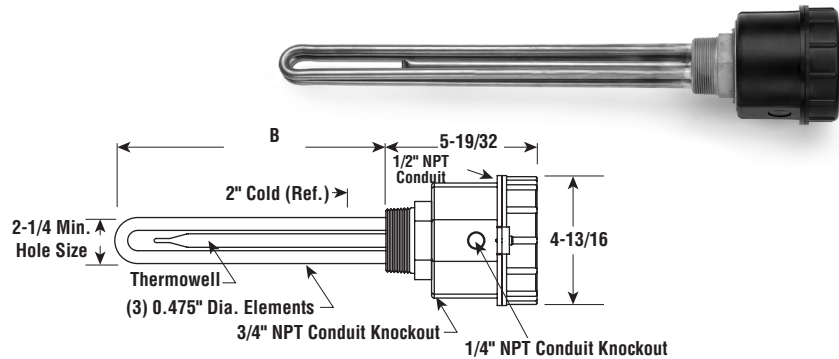

EMTS-3

Mildly Corrosive Solution Applications

- 2" NPT Stainless Steel Passivated Screw Plug
- Stainless Steel Passivated Sheath Elements
- Medium Watt Density (23 W/In²)
- 3 - 9 kW
- Without Thermostat
- 240 and 480 Volt, Three Phase
- General Purpose, Moisture Resistant/Explosion Resistant Terminal Enclosure or Moisture Resistant

E1 — Dimensions (Inches)

SCREW PLUG

E2 — Dimensions (Inches)

E4TP — Dimensions (Inches)

Specifications and Ordering Information

						E1 General Purpose ¹				E2 Moisture Resistant/Explosion Resistant ²				E4 Moisture Resistant			
kW	Volts	Phase	W/In ²	No. Elem.	DIM B (In.)	Model	Stock	PCN	Wt. (Lbs.)	Model	Stock	PCN	Wt. (Lbs.)	Model	Stock	PCN	Wt. (Lbs.)
3	240	3	23	3	17-3/4	EMTS-3030	AS	091686	6	EMTS-3030E2	AS	033398	9	EMTS-3030E4TP	AS	061436	12
3	480	3	23	3	17-3/4	EMTS-3030	AS	091694	6	EMTS-3030E2	AS	033400	9	EMTS-3030E4TP	AS	061444	12
4.5	240	3	23	3	24-7/8	EMTS-3045	AS	091707	7	EMTS-3045E2	AS	033419	10	EMTS-3045E4TP	AS	061452	13
4.5	480	3	23	3	24-7/8	EMTS-3045	AS	091715	7	EMTS-3045E2	AS	033427	10	EMTS-3045E4TP	AS	061460	13
6	240	3	23	3	32-7/16	EMTS-3060	AS	091723	9	EMTS-3060E2	AS	033435	12	EMTS-3060E4TP	AS	061479	15
6	480	3	23	3	32-7/16	EMTS-3060	AS	091731	9	EMTS-3060E2	AS	033443	12	EMTS-3060E4TP	AS	061487	15
7.5	240	3	23	3	40-3/8	EMTS-3075	AS	091740	10	EMTS-3075E2	AS	033451	13	EMTS-3075E4TP	AS	061575	16
7.5	480	3	23	3	40-3/8	EMTS-3075	AS	091758	10	EMTS-3075E2	AS	033460	13	EMTS-3075E4TP	AS	061583	16
9	240	3	23	3	47-7/8	EMTS-3090	AS	091766	12	EMTS-3090E2	AS	033478	15	EMTS-3090E4TP	AS	061591	18
9	480	3	23	3	47-7/8	EMTS-3090	AS	091774	12	EMTS-3090E2	AS	033486	15	EMTS-3090E4TP	AS	061604	18