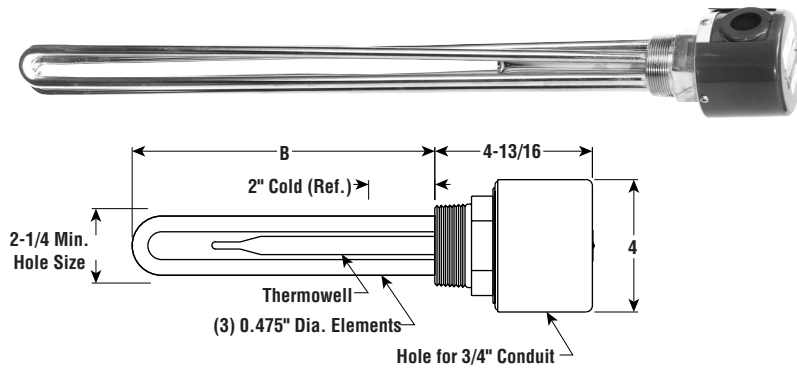

EMTS-3

Mildly Corrosive Solution Applications

- 2" NPT Stainless Steel Passivated Screw Plug
- Stainless Steel Passivated Sheath Elements
- Medium Watt Density (23 W/In²)
- 3 - 9 kW
- Without Thermostat
- 240 and 480 Volt, Three Phase
- General Purpose, Moisture Resistant/Explosion Resistant Terminal Enclosure or Moisture Resistant

E1 — Dimensions (Inches)

SCREW PLUG

E2 — Dimensions (Inches)

E4TP — Dimensions (Inches)

Specifications and Ordering Information

						E1 General Purpose ¹				E2 Moisture Resistant/Explosion Resistant ²				E4 Moisture Resistant			
kW	Volts	Phase	W/In ²	No. Elem.	DIM B (In.)	Model	Stock	PCN	Wt. (Lbs.)	Model	Stock	PCN	Wt. (Lbs.)	Model	Stock	PCN	Wt. (Lbs.)
3	240	3	23	3	17-3/4	EMTS-3030	AS	091686	6	EMTS-3030E2	AS	033398	9	EMTS-3030E4TP	AS	061436	12
3	480	3	23	3	17-3/4	EMTS-3030	AS	091694	6	EMTS-3030E2	AS	033400	9	EMTS-3030E4TP	AS	061444	12
4.5	240	3	23	3	24-7/8	EMTS-3045	AS	091707	7	EMTS-3045E2	AS	033419	10	EMTS-3045E4TP	AS	061452	13
4.5	480	3	23	3	24-7/8	EMTS-3045	AS	091715	7	EMTS-3045E2	AS	033427	10	EMTS-3045E4TP	AS	061460	13
6	240	3	23	3	32-7/16	EMTS-3060	AS	091723	9	EMTS-3060E2	AS	033435	12	EMTS-3060E4TP	AS	061479	15
6	480	3	23	3	32-7/16	EMTS-3060	AS	091731	9	EMTS-3060E2	AS	033443	12	EMTS-3060E4TP	AS	061487	15
7.5	240	3	23	3	40-3/8	EMTS-3075	AS	091740	10	EMTS-3075E2	AS	033451	13	EMTS-3075E4TP	AS	061575	16
7.5	480	3	23	3	40-3/8	EMTS-3075	AS	091758	10	EMTS-3075E2	AS	033460	13	EMTS-3075E4TP	AS	061583	16
9	240	3	23	3	47-7/8	EMTS-3090	AS	091766	12	EMTS-3090E2	AS	033478	15	EMTS-3090E4TP	AS	061591	18
9	480	3	23	3	47-7/8	EMTS-3090	AS	091774	12	EMTS-3090E2	AS	033486	15	EMTS-3090E4TP	AS	061604	18