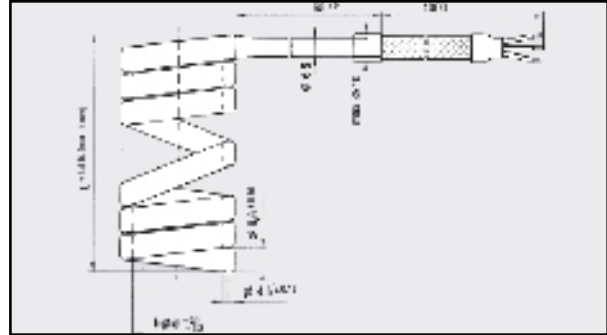

MAXI COIL HEATER .181" X .338" (flat profile)

Maxi Coil Heater

Maxi Coil Heater with Type J Thermocouple

Maxi Coil Heater with Type K Thermocouple

Technical Data for Coil Heaters from stock:

- Unheated zone: 2.00" cold section + 2.00" Transition Head
- Lead length: 48" teflon leads
- Voltage: 230V • 380VAC

Forming specifications from available stock:

- Coiled length: 1.57 and greater
- Inside diameter: Minimum radius: .375"
- Exit: Axial, radial or tangential
- Wattage: 300 - 1000
- With or without thermocouple: Type J/K

Other sizes on request with consideration of technical information.

Example when ordering:

- Coil heater type: Flat Maxi
- Inside diameter: 1.97"
- Length: 3.15 "
- Wattage: 1000 W
- Voltage: 230V
- Leads: 48" teflon
- Exit: Radial
- Thermocouple: Type J

STOCK LIST (Germany)

Total Length in Millimeters	Heated Length in Millimeters	Total Length in Inches	Heated Length in Inches	Unheated Zone	Wattage
315	250	12.40	9.84	65mm	300
415	350	16.34	13.78	65mm	450
515	450	20.28	17.72	65mm	550
715	650	28.15	25.59	65mm	800
915	850	36.02	33.46	65mm	1000

*All rated at 230V with 48" teflon leads, ground wire and fiberglass sleeving. Consult factory for availability.