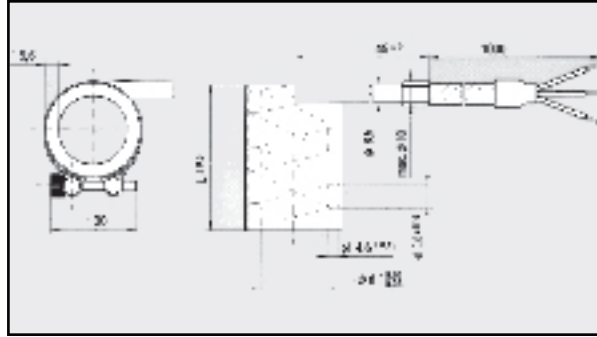

**MAXI COIL HEATER .181" X .338" (flat profile)
with Clamping Band:
Maxi Coil Heater
Maxi Coil Heater with Type J Thermocouple
Maxi Coil Heater with Type K Thermocouple**

Technical Data for Coil Heaters from stock:

- Unheated zone: 2.00" cold section + 2.00" Transition Head
- Lead length: 48" teflon leads
- Voltage: 230V

Forming specifications from available stock:

- Coiled length: 1.57 and greater
- Inside diameter: Minimum radius: .357"
- Exit: Axial, radial or tangential
- With or without thermocouple: Type J/K

Other sizes on request with consideration of technical information.

Example when ordering:

- Coil heater type: Flat Maxi
- Inside diameter: 1.97"
- Length: 3.15 "
- Wattage: 1000 W
- Voltage: 230V
- Leads: 48" teflon
- Exit: Radial
- Thermocouple: Type J